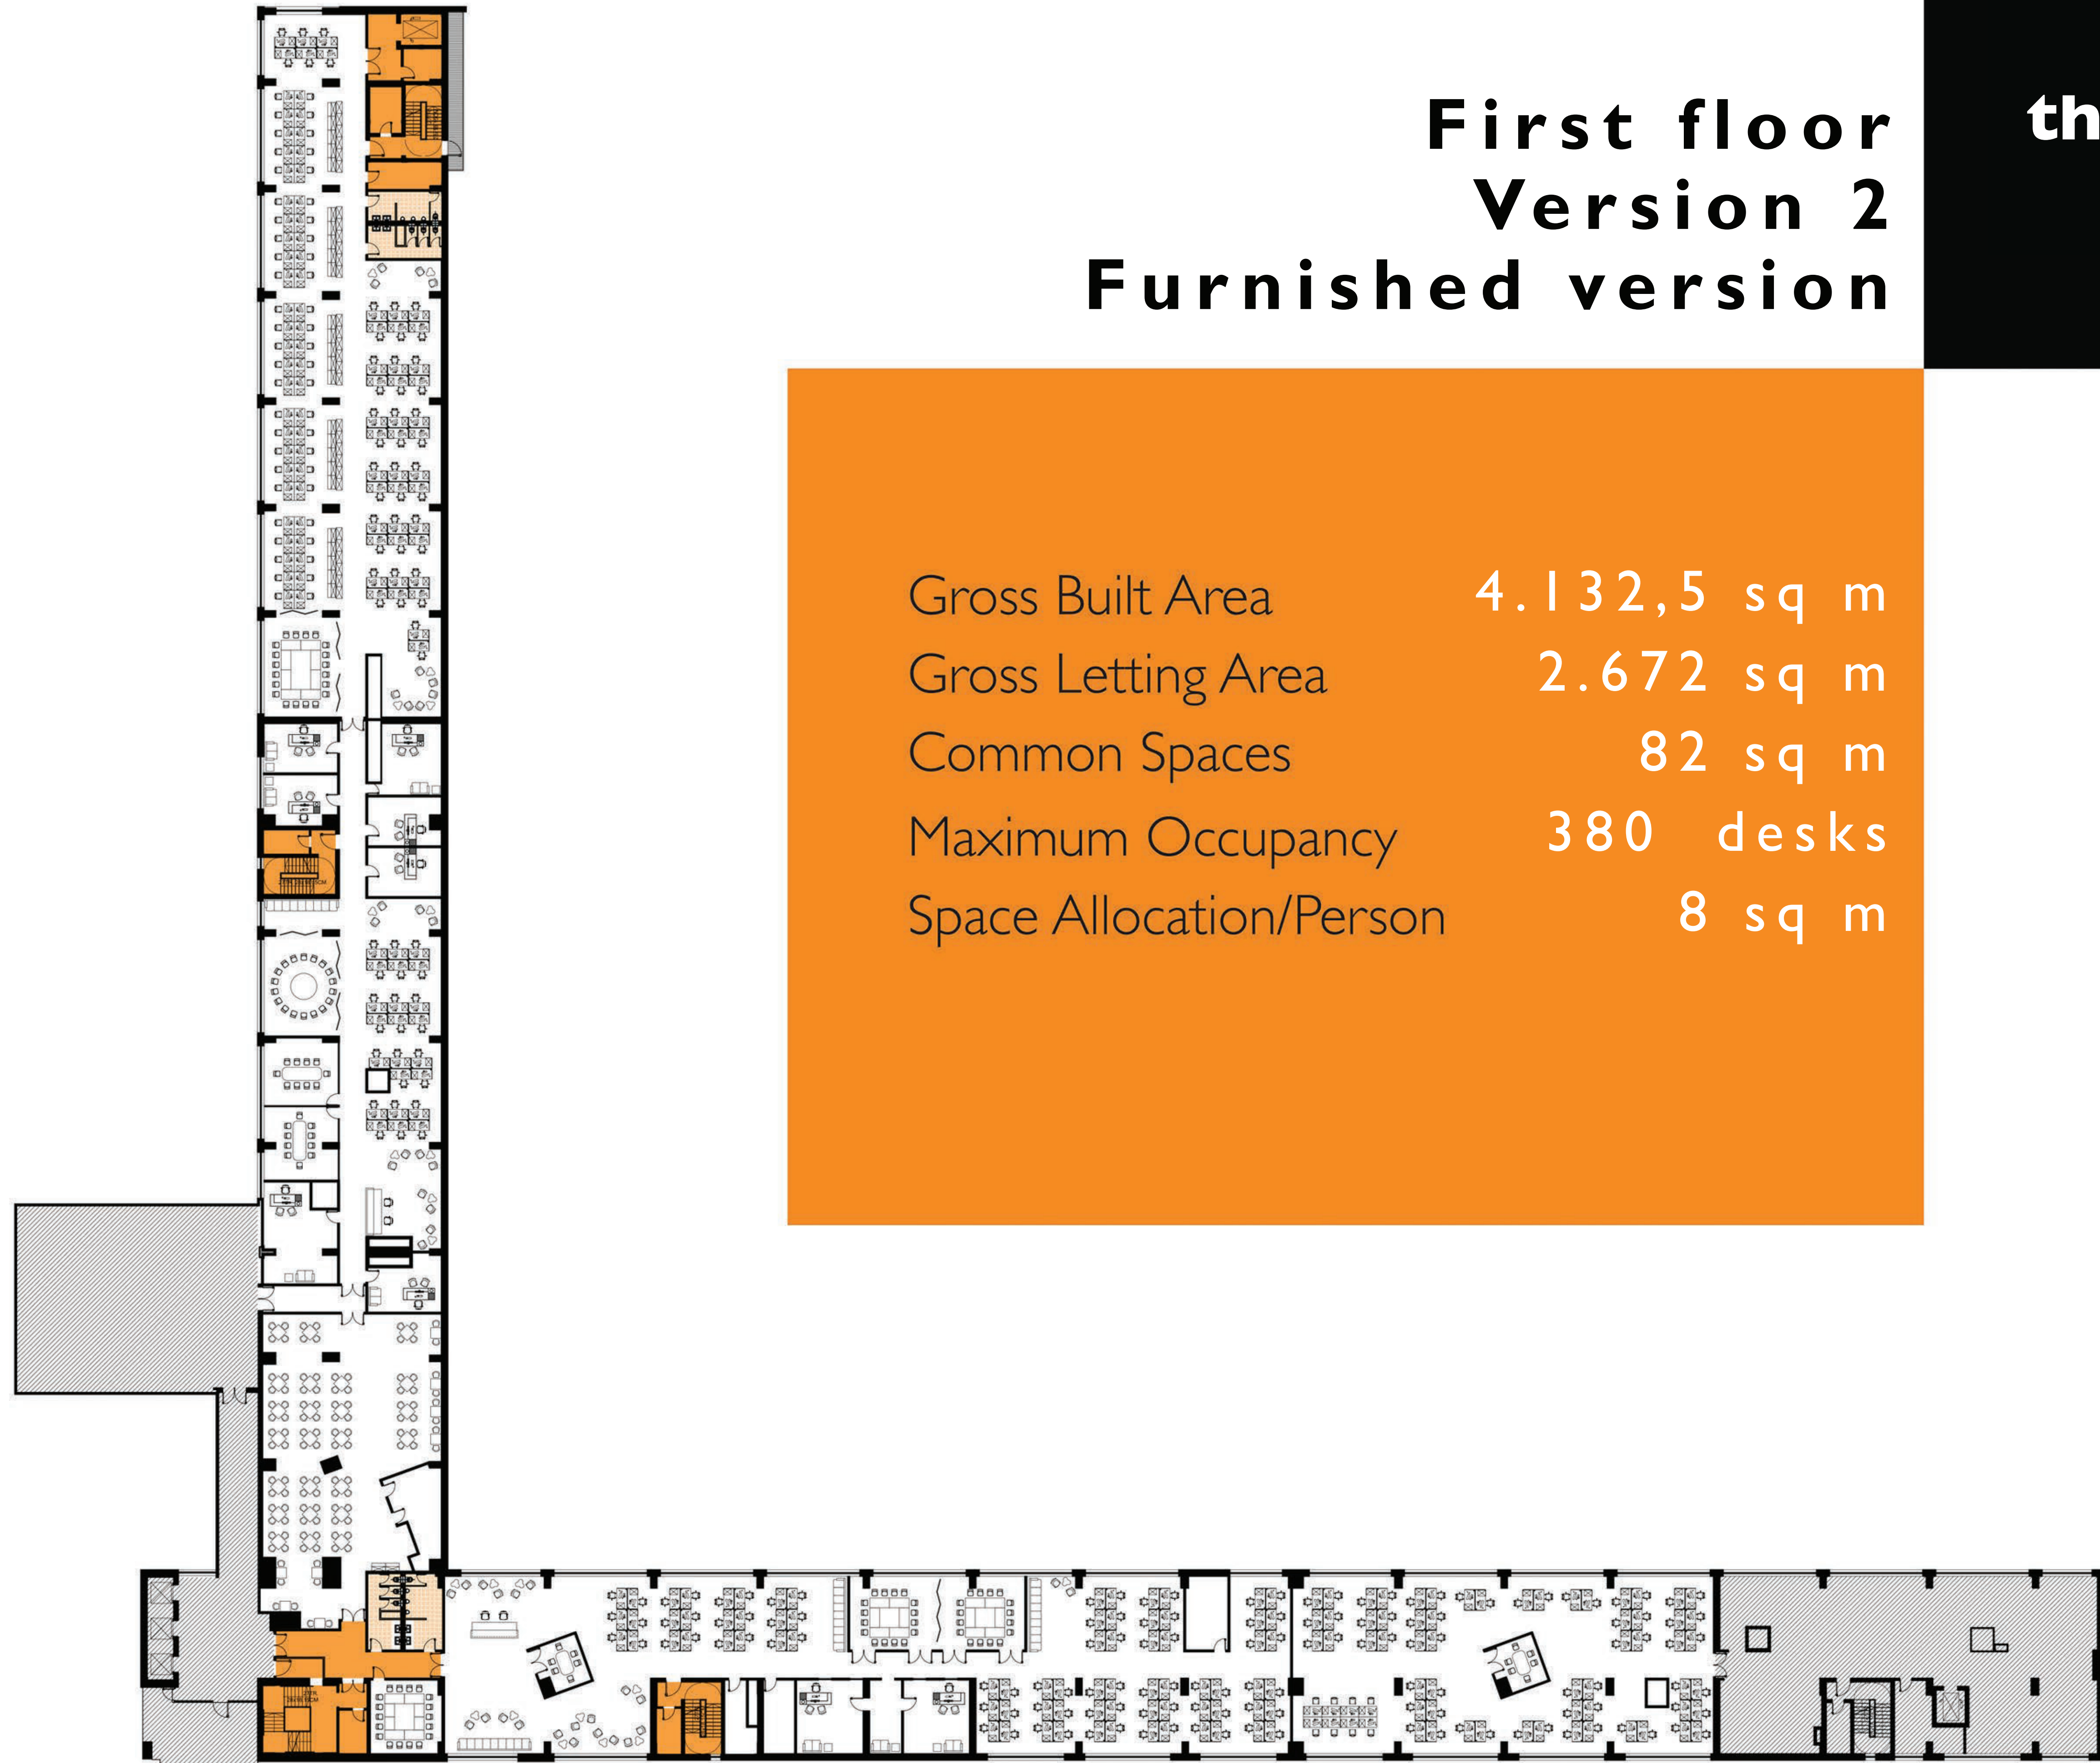

First floor Version 2 Furnished version

Gross Built Area	4.132,5 sq m
Gross Letting Area	2.672 sq m
Common Spaces	82 sq m
Maximum Occupancy	380 desks
Space Allocation/Person	8 sq m