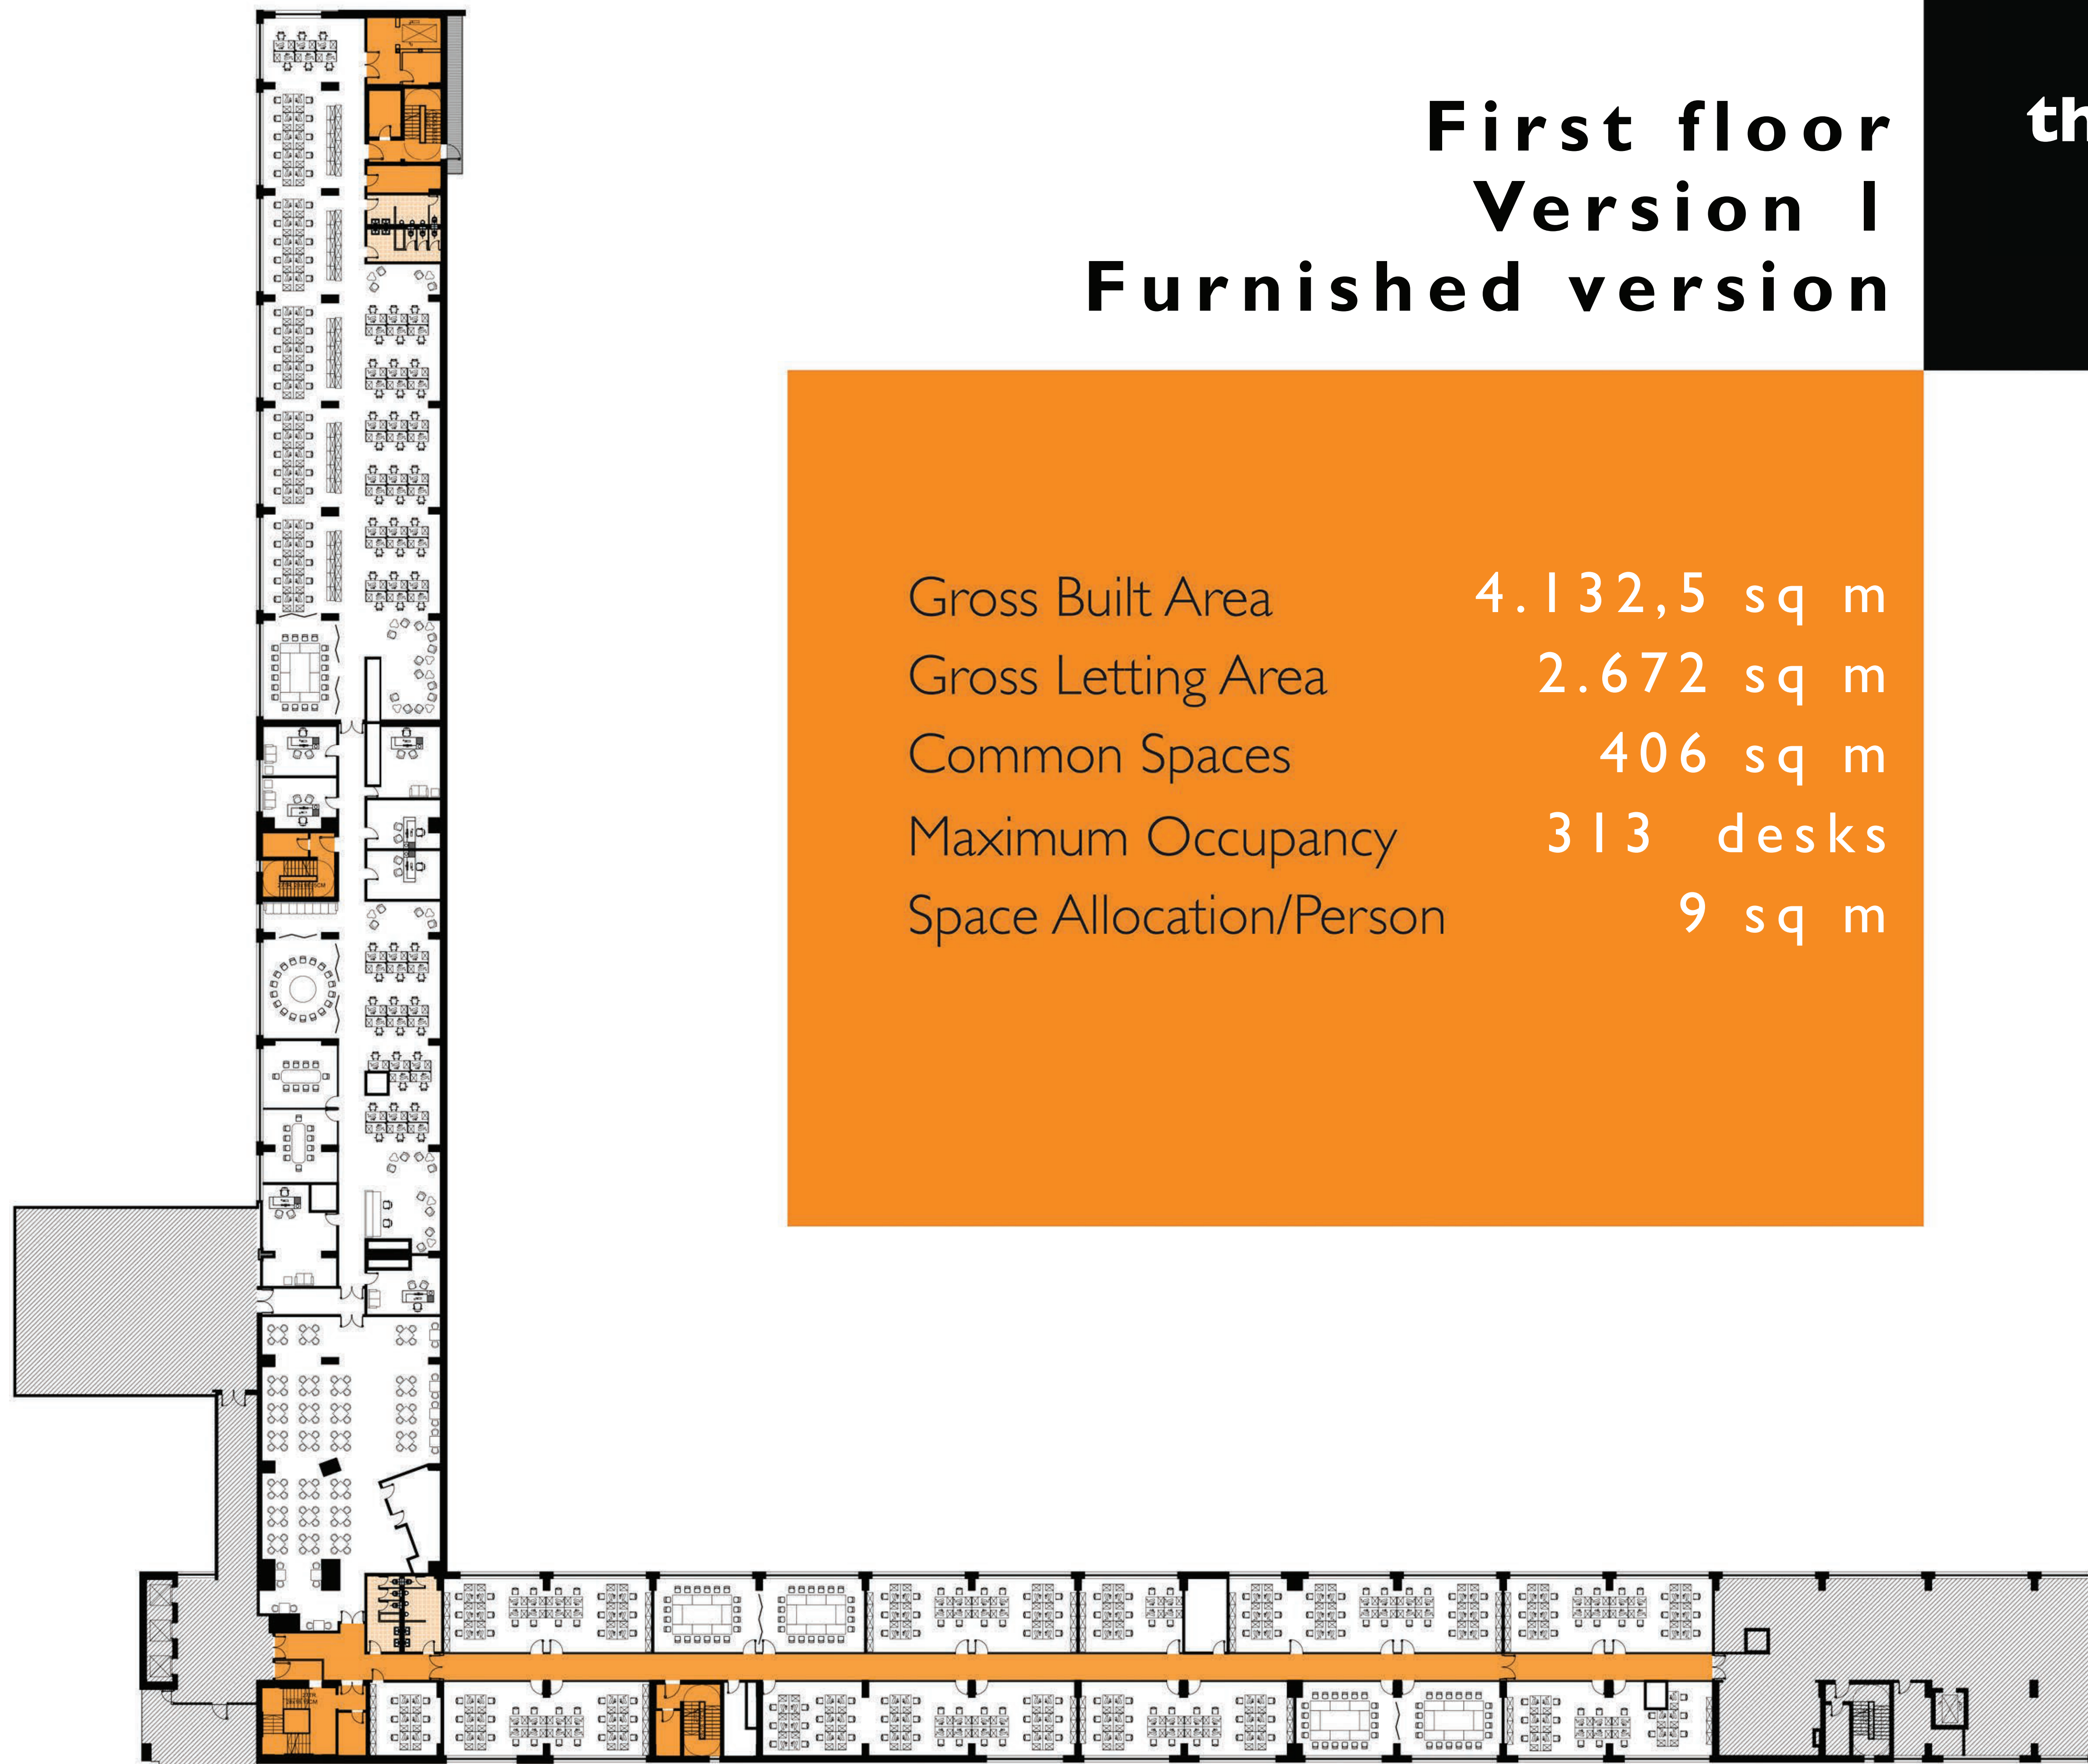

First floor Version I Furnished version

Gross Built Area	4.132,5 sq m
Gross Letting Area	2.672 sq m
Common Spaces	406 sq m
Maximum Occupancy	313 desks
Space Allocation/Person	9 sq m